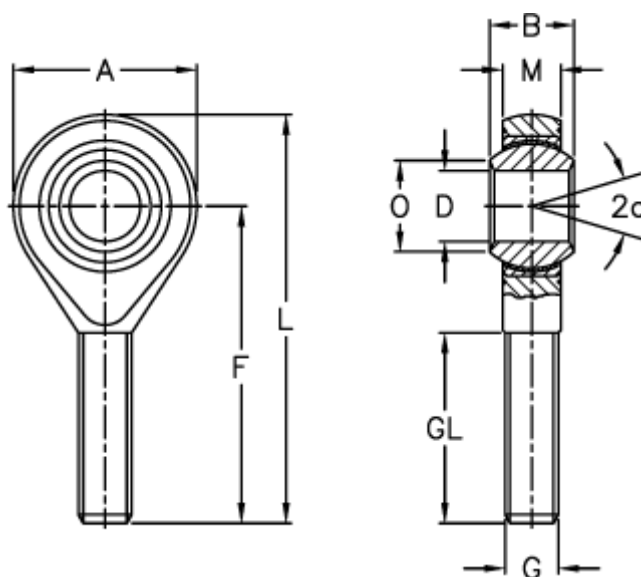

Article number: 03221006

Description: Fluro Rod End GALRSW 6-R

Housing and ball in stainless steel with left-handed thread

Measures

A	= 20	L	= 46
a (degrees)	= 13	M	= 6.75
B	= 9	O	= 8.9
D	= 6	Permissible rpm	= 530
Dynamic load C (kN)	= 9.3	Static load C0 (kN)	= 8.8
F	= 36	Weight (g)	= 20
g	= M6		
GL	= 22		